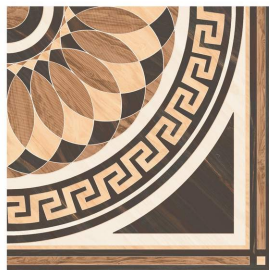

45 x 45 CM

My Art

MARQUETRY TILES by DUALGRES

The background of the image is a dark, rich brown wood grain. The grain is characterized by wavy, horizontal lines and several prominent, circular knots. The lighting is subtle, highlighting the texture and depth of the wood. Centered in the middle of the image is a line of white text.

The art of the marquetry applied to the ceramic tile

MOOD

Mood
45 x 45 CM
PEI III - MOSH 6

G5

Myart
45 x 45 CM
PEI III - MOSH 6

G3

CHIARO

Chiario
45 x 45 CM
PEI III - MOSH 6