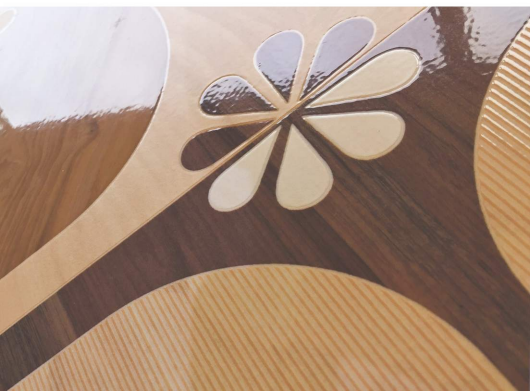

KENAI

Kenai
45 x 45 CM
PEI III - MOSH 6

G5

G3