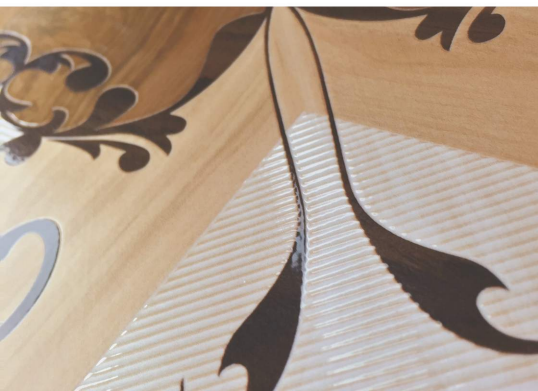

45 x 45 CM

My Art

MARQUETRY TILES by DUALGRES

The background of the image is a dark, rich brown wood grain. The grain is characterized by wavy, horizontal lines and several prominent, circular knots. The lighting is subtle, highlighting the texture and depth of the wood. Centered in the middle of the image is a line of white text.

Alpia
45 x 45 CM
PEI III - MOSH 6

G5

Myart
45 x 45 CM
PEI III - MOSH 6

G3

MERCHANDISING

Panel My Art "A" (Includes Deva, Castelo, Kenai, Saga)
(Price 30€ per unit)

Panel My Art "B" (Includes MyArt, Chiaro, Mood, Alpia)
(Price 30€ per unit)