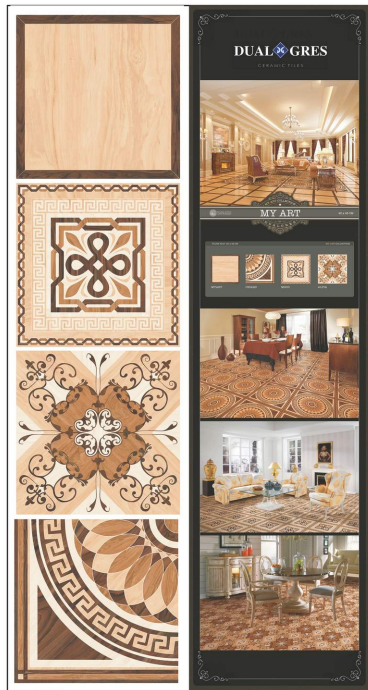

45 x 45 CM

My Art

MARQUETRY TILES by DUALGRES

The background of the image is a dark, rich brown wood grain. The grain is characterized by wavy, horizontal lines and several prominent, circular knots. The lighting is subtle, highlighting the texture and depth of the wood. Centered in the middle of the image is a line of white text.

Alpia
45 x 45 CM
PEI III - MOSH 6

G5

Myart
45 x 45 CM
PEI III - MOSH 6

G3

MERCHANDISING

Panel My Art "A" (Includes Deva, Castelo, Kenai, Saga)
(Price 30€ per unit)

Panel My Art "B" (Includes MyArt, Chiaro, Mood, Alpia)
(Price 30€ per unit)