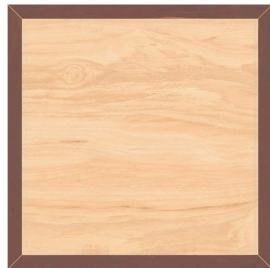

45 x 45 CM

My Art

MARQUETRY TILES by DUALGRES

The background of the image is a dark, rich brown wood grain. The grain is characterized by wavy, horizontal lines and several prominent, circular knots. The lighting is subtle, highlighting the texture and depth of the wood. Centered in the middle of the image is a line of white text.

G5

Myart
45 x 45 CM
PEI III - MOSH 6

G3

CASTELO

Castelo
45 x 45 CM
PEI III - MOSH 6

G5

Myart
45 x 45 CM
PEI III - MOSH 6

G3