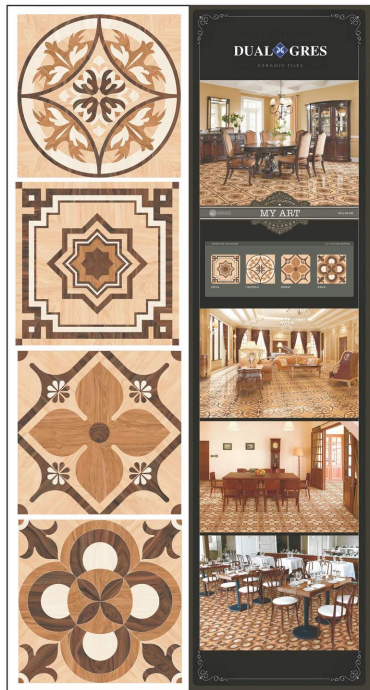

45 x 45 CM

My Art

MARQUETRY TILES by DUALGRES

The background of the image is a dark, rich brown wood grain. The grain is characterized by wavy, horizontal lines and several prominent, circular knots. The lighting is subtle, highlighting the texture and depth of the wood. Centered in the middle of the image is a line of white text.

Alpia
45 x 45 CM
PEI III - MOSH 6

G5

Myart
45 x 45 CM
PEI III - MOSH 6

G3

MERCHANDISING

Panel My Art "A" (Includes Deva, Castelo, Kenai, Saga)
(Price 30€ per unit)

Panel My Art "B" (Includes MyArt, Chiaro, Mood, Alpia)
(Price 30€ per unit)